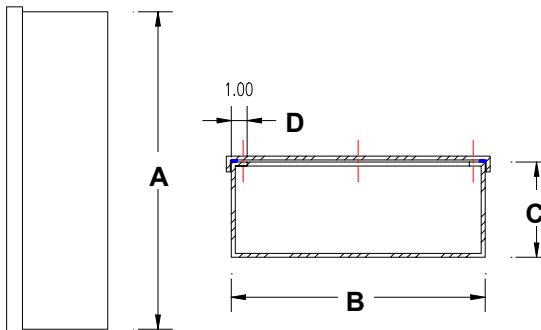

SC

PVC 4X SCREW COVER JUNCTION BOXES

ALSO AVAILABLE IN ABS

This item can be customized to specific dimensions.

Max dimensions : 48" X 48" X 36" D

NOTE: Product is not traffic rated, and not recommended for direct underground burial.

JUNCTION BOXES, TYPICAL SIZES

	Catalog Number	A	B	C	D
12	SC121208	12	12	8	1
	SC121212	12	12	12	1
	SC122412	12	24	12	1
16	SC161206	16	12	6	1
	SC161616	16	16	16	1
18	SC181806	18	18	6	1
	SC181808	18	18	8	1
	SC181810	18	18	10	1
	SC181812	18	18	12	1
20	SC201812	20	18	12	1
	SC202010	20	20	10	1

	Catalog Number	A	B	C	D
24	SC242406	24	24	6	1
	SC242408	24	24	8	1
	SC242410	24	24	10	1
	SC242412	24	24	12	1
	SC242424	24	24	24	1
30	SC303010	30	30	10	1
	SC303012	30	30	12	1
36	SC363608	36	36	8	1
	SC363612	36	36	12	1
	SC363624	36	36	24	1